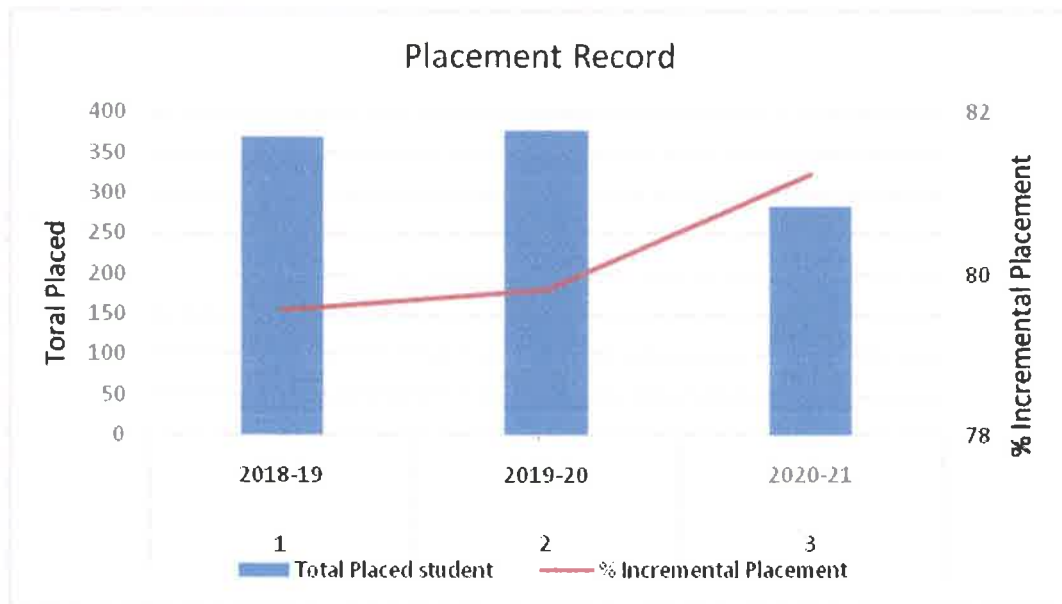

i) Placement Record of Sinhgad Institute of Technology

Sr. No.	Academic Year	Total Placed student	% Incremental Placement
1	2018-19	372	79.55
2	2019-20	380	79.8
3	2020-21	285	81.25

ii) Incremental Placement Record of Sinhgad Institute of Technology