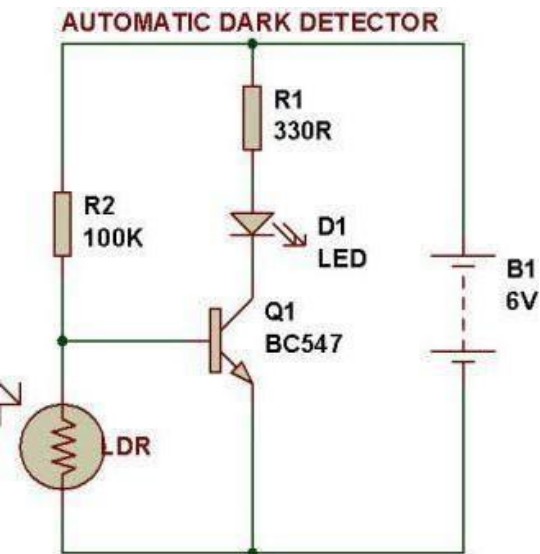

SINHGAD TECHNICAL EDUCATION SOCIETY'S SINHGAD INSTITUTE OF TECHNOLOGY

(Affiliated to Savitribai Phule Pune University, Pune & Approved by AICTE)
Sinhgad Institutes Gat No. 309/310, off Mumbai Pune Expressway Kusagaon (Bk), Lonavala Pune – 410401

Department of Electronics and Telecommunication Engineering

IETEianInnovation