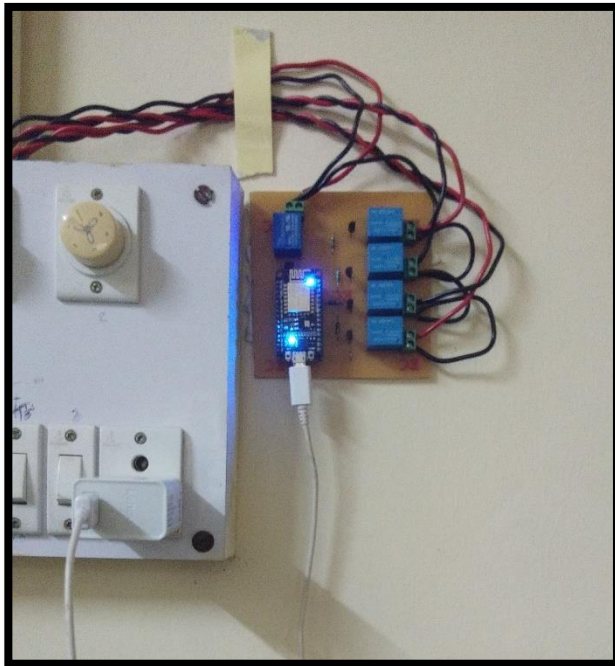

SINHGAD TECHNICAL EDUCATION SOCIETY'S SINHGAD INSTITUTE OF TECHNOLOGY

(Affiliated to Savitribai Phule Pune University, Pune & Approved by AICTE)
Sinhgad Institutes Gat No. 309/310, off Mumbai Pune Expressway Kusagaon (Bk), Lonavala Pune – 410401

Department of Electronics and Telecommunication Engineering

IETEianInnovation