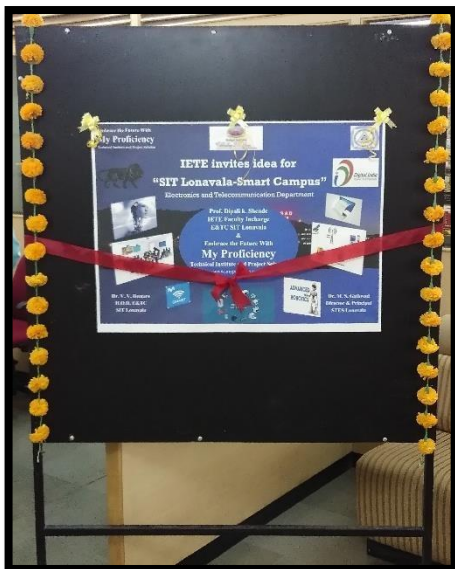

Department of Electronics and Telecommunication Engineering

TITLE: Smart Campus Inauguration and IETEian Innovation

DATE: 11 AND 12 AUGUST 2018

Day: Saturday and Sunday.

Venue: B-105 (Entc Dept)

Time: 2:00 pm to 5:00 pm

Activity Type: Project Innovation.

Target Group: All Students

BRIEF SUMMARY ABOUT ACTIVITY:-

Smart Campus is inaugurated on occasion of STES Foundation Day by all Principals of STES Lonavala campus and also IETEian's innovation developed by IETE students where exhibited under same.

Smart Campus demo given in Principal Sir Cabin, cabin is automated under IoT. Now the STES campus issues will be addressed in future assignment under IETE forum.

The event was appreciated by everyone. Smart Campus logo design competition also conducted and awarded to winner logo.